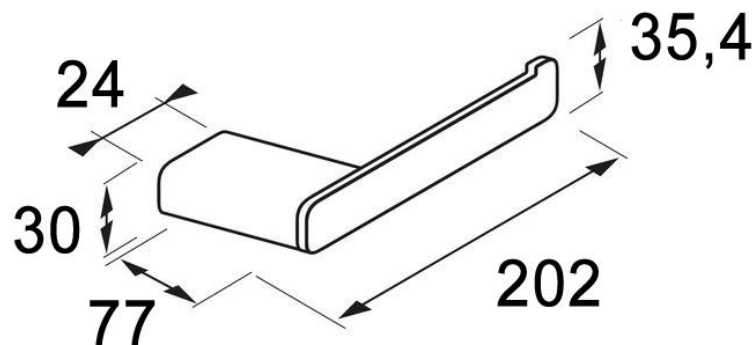

Brand : Geesa, Netherlands
Name : Shift Black – Toilet roll holder without cover with Horizontal Stripe Pattern

Item Code : 9909-06R 93

Designer : Geesa

Color / Finish : Black

Dimensions : Overall (LxWxH in cm)
20.2 x 7.7x 3.0 cm

Product info:

- Finishing: Powder Coating
- Material: Brass; Stainless steel
- Mounting type: Screws
- Mounting set included: Yes
- Center to center distance (mm): 24

Follow cleaning instructions and avoid using any harmful chemicals. Failure to do so voids the warranty.